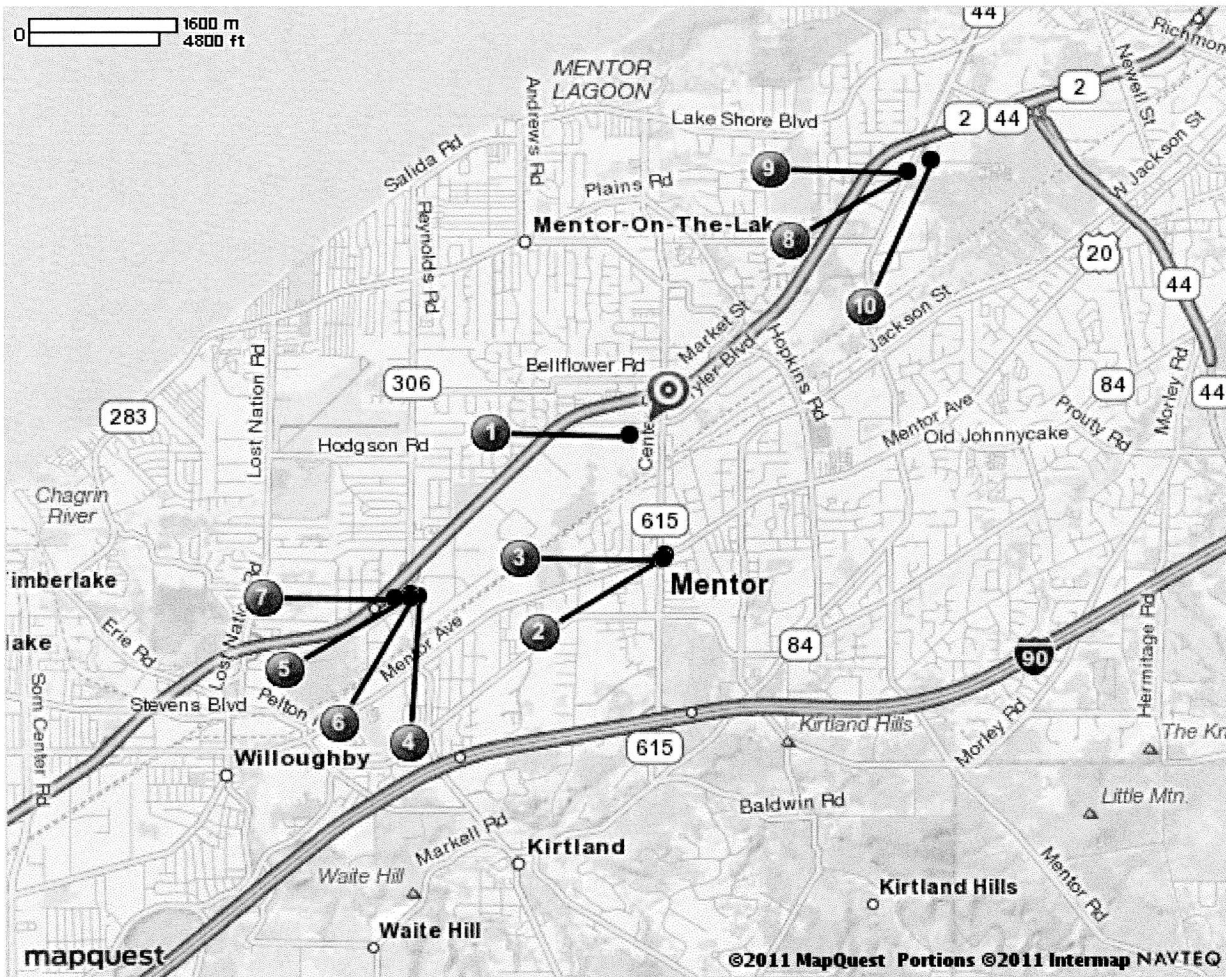

HOTELS AND MOTELS NEAR DIGGING DOGS TRAINING CENTER