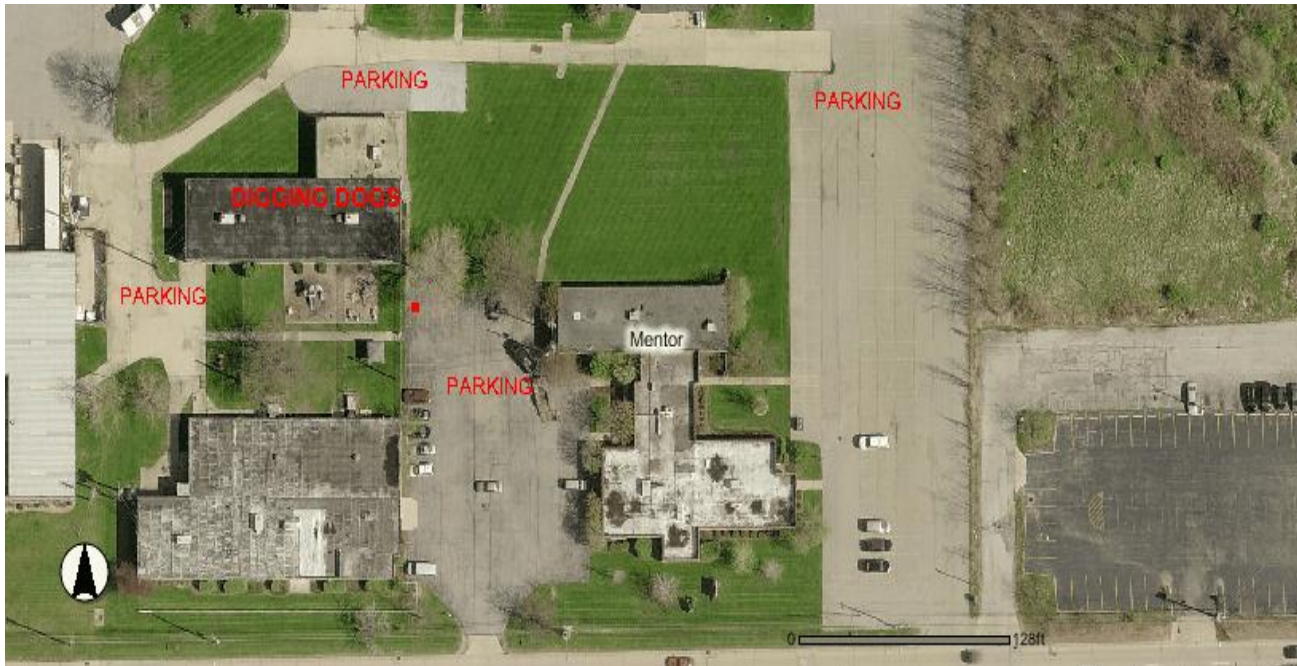

Digging Dogs Training Center

Arial View

Front of Facility

Reception Area / Lobby

Training Floor from East

Training Floor from West

Digging Dogs Training Center Layout

(Not to scale)

- ☐ Approximately 5,100 sq. ft. training floor
- ☐ Heated & Air-conditioned
- ☐ Dual-layer padded anti-fatigue matting
- ☐ Parking for 144 cars

To Parking →

SUGGESTED RING SETUPS
(not to scale)

ONE RING SETUP

TWO RING SETUP

Restaurants Near Digging Dogs Training Center (sorted by location)

Walking Distance to Digging Dogs:

El Rodeo Mexican, 6900 Center St. (Rt. 615)

Best Friends Family Restaurant, 6888 Center St. (Rt. 615)

Stadium Grill, 8330 Tyler Blvd.

Imperial Dragon Chinese, 8310 Tyler Blvd.

Walking Distance to Hotels on Reynolds Road (Rt. 306):

TGI Fridays, 7814 Reynolds Rd. (Rt. 306)

Bravo Cuccina Italiano, 7787 Reynolds Rd. (Rt. 306)