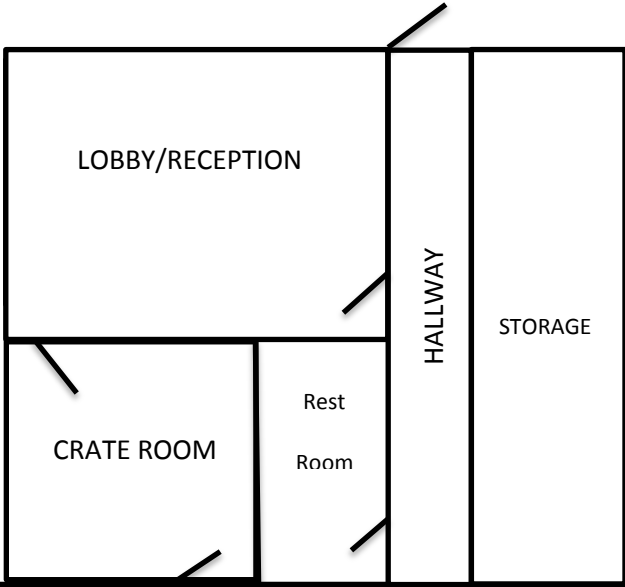

Digging Dogs Training Center

Arial View

Front of Facility

Reception Area / Lobby

Training Floor from East

Training Floor from West

Digging Dogs Training Center Layout

(Not to scale)

- ☐ Approximately 5,100 sq. ft. training floor
- ☐ Heated & Air-conditioned
- ☐ Dual-layer padded anti-fatigue matting
- ☐ Parking for 144 cars

To Parking →

SUGGESTED RING SETUPS
(not to scale)

ONE RING SETUP