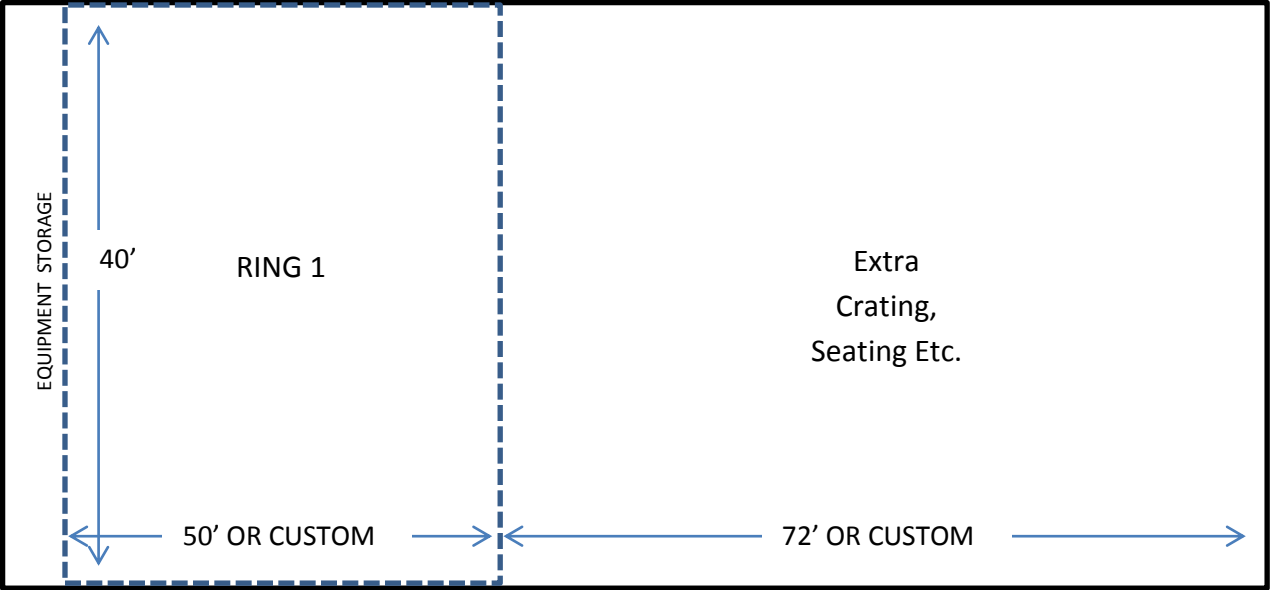

- ☐ Approximately 5,100 sq. ft. training floor
- ☐ Heated & Air-conditioned
- ☐ Dual-layer padded anti-fatigue matting
- ☐ Parking for 144 cars

To Parking →

SUGGESTED RING SETUPS
(not to scale)

ONE RING SETUP