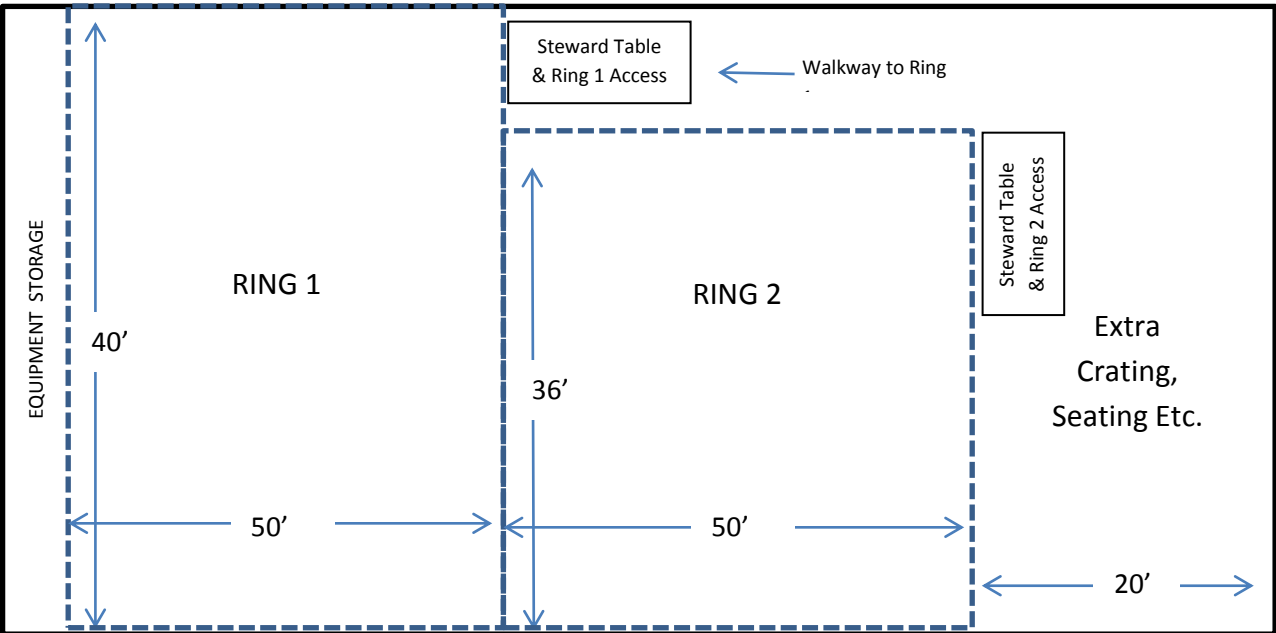

Digging Dogs Training Center

Arial View

Front of Facility

Reception Area / Lobby

Training Floor from East

Training Floor from West

Digging Dogs Training Center Layout

(Not to scale)

- ☐ Approximately 5,100 sq. ft. training floor
- ☐ Heated & Air-conditioned
- ☐ Dual-layer padded anti-fatigue matting
- ☐ Parking for 144 cars

To Parking →

SUGGESTED RING SETUPS
(not to scale)

ONE RING SETUP

TWO RING SETUP

Restaurants Near Digging Dogs Training Center (sorted by location)

Walking Distance to Digging Dogs:

El Rodeo Mexican, 6900 Center St. (Rt. 615)

Best Friends Family Restaurant, 6888 Center St. (Rt. 615)